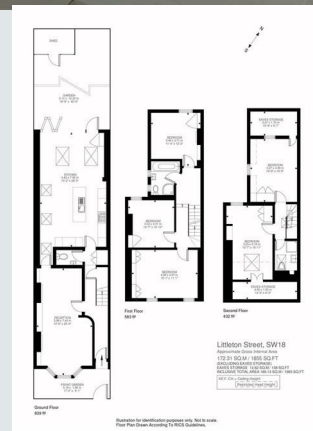

Littleton Street, Earlsfield, London, SW18
£1,550,000

 **5**  **2**  **1**  **D**

626 Garratt Lane, London, SW18 4SX
T: 020 3633 5613 | E: info@petrasproperty.com
www.petrasproperty.com